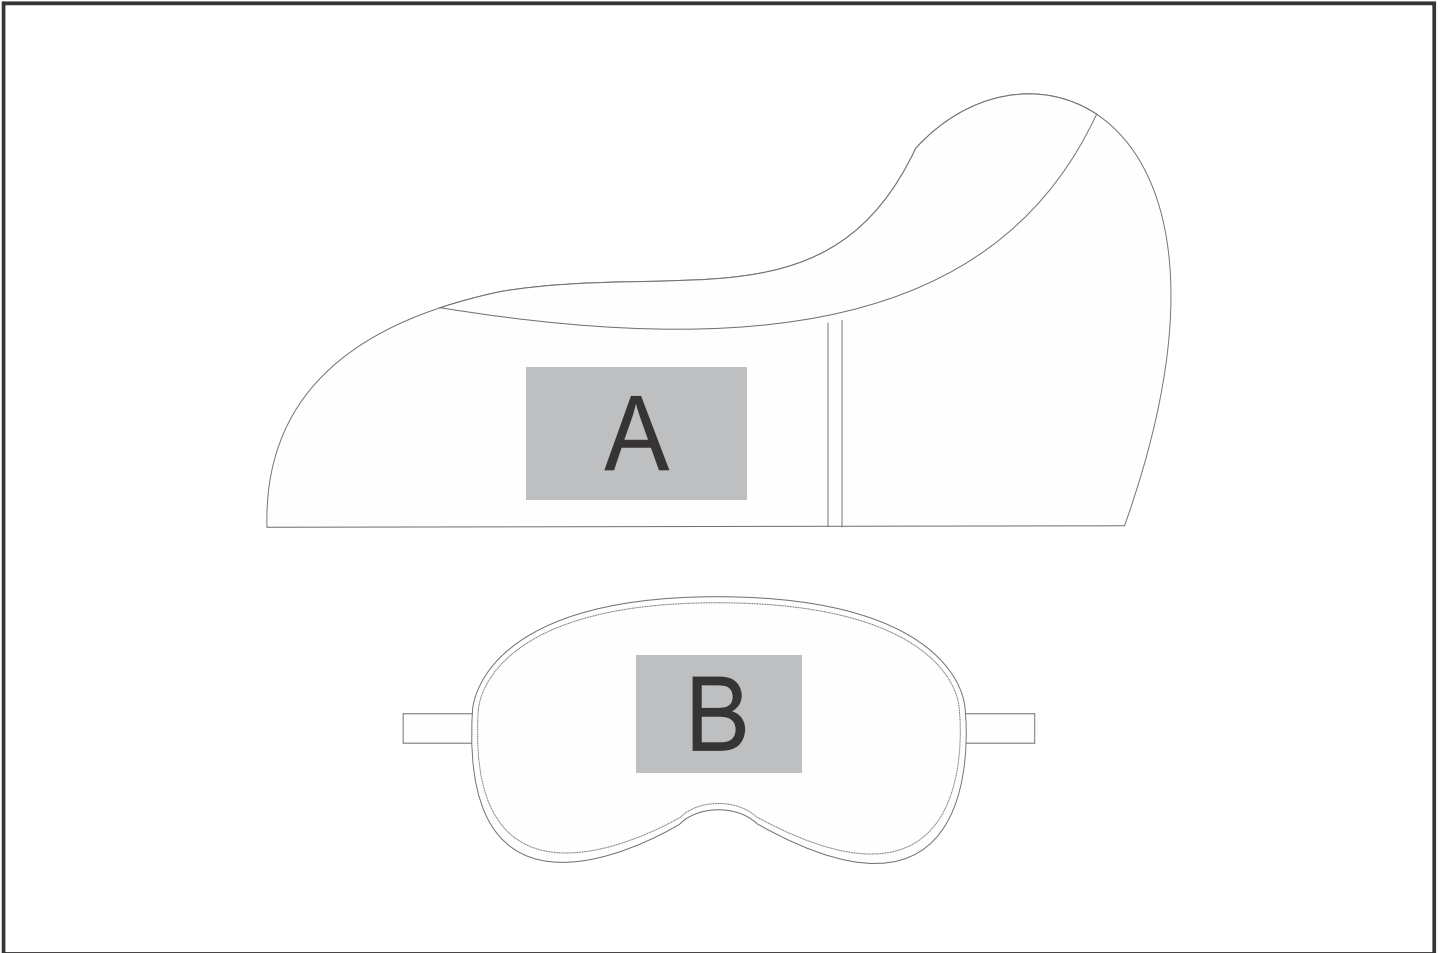

PILLOW-9011

Kooshty Cloud Nine Travel Set - (Component)

Need to know:

- Fine Detail & Small/ThinText will be very subtle and may not be visible.

Branding Options:

Position	Branding Method (Branding Code)	No. of Colours	Dimension
A	Laser Engraving (LC)	N/A	80mm wide x 45mm high
B	Laser Engraving (LC)	N/A	60mm wide x 40mm high